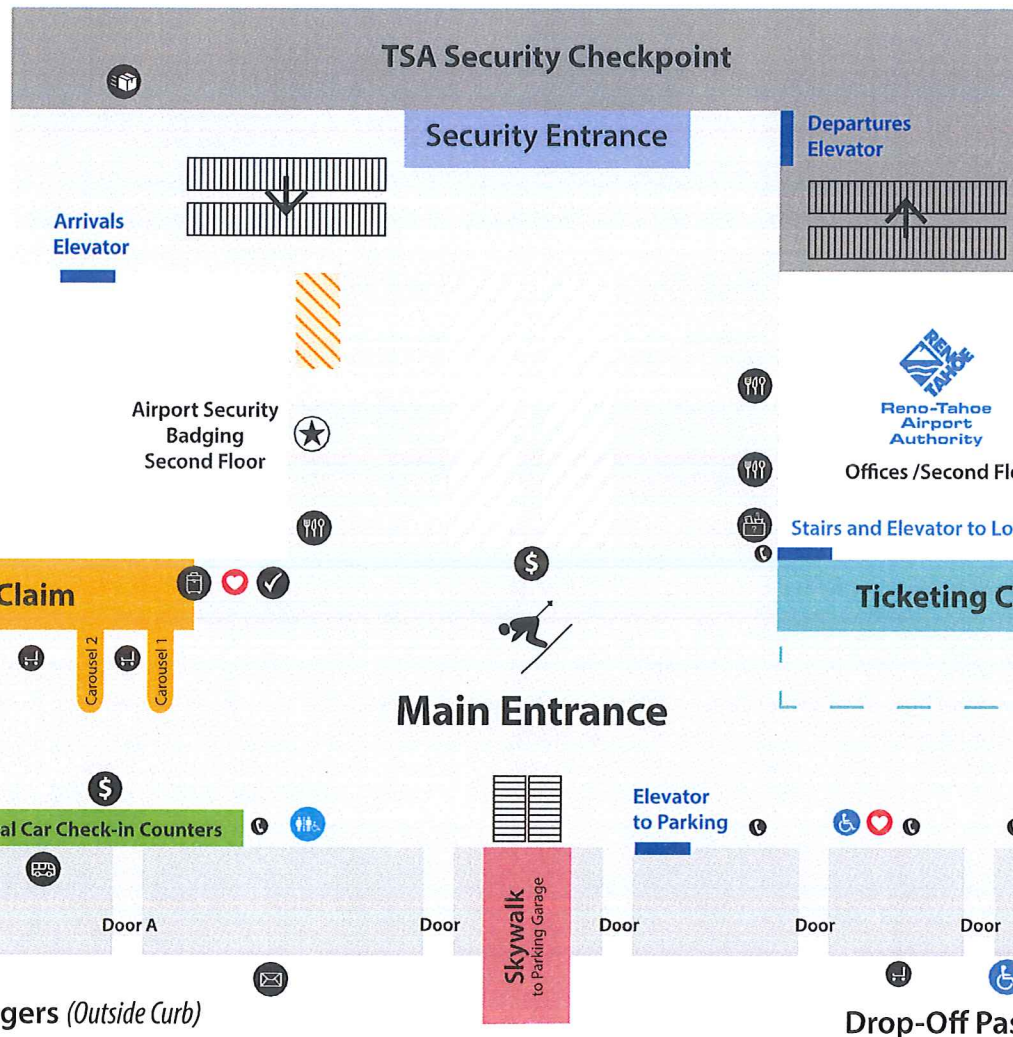

# FIRST FLOOR

Terminal Map is not to scale

www.renoairport.com

f @renoairport

## LEGEND

- Customs Building
- First Floor of Airport Terminal
- Security Entrance
- Skywalk to Parking Structure
- Slot Machines
- TSA Security Checkpoint
- Waiting Area

Customs Building

Baggage Claim  
Carousel 5  
Carousel 4  
Carousel 3  
Carousel 2  
Carousel 1

Rental Car Check-in Counters

Ticketing Check-in Counters

Main Entrance

Pick-Up Passengers (Outside Curb)

Drop-Off Passengers (Outside Curb)

### Ticketing Check-in Counters

- Alaska/Horizon
- Allegiant
- American
- Delta
- JetBlue
- Southwest
- Spirit
- Sun Country
- United
- Volaris